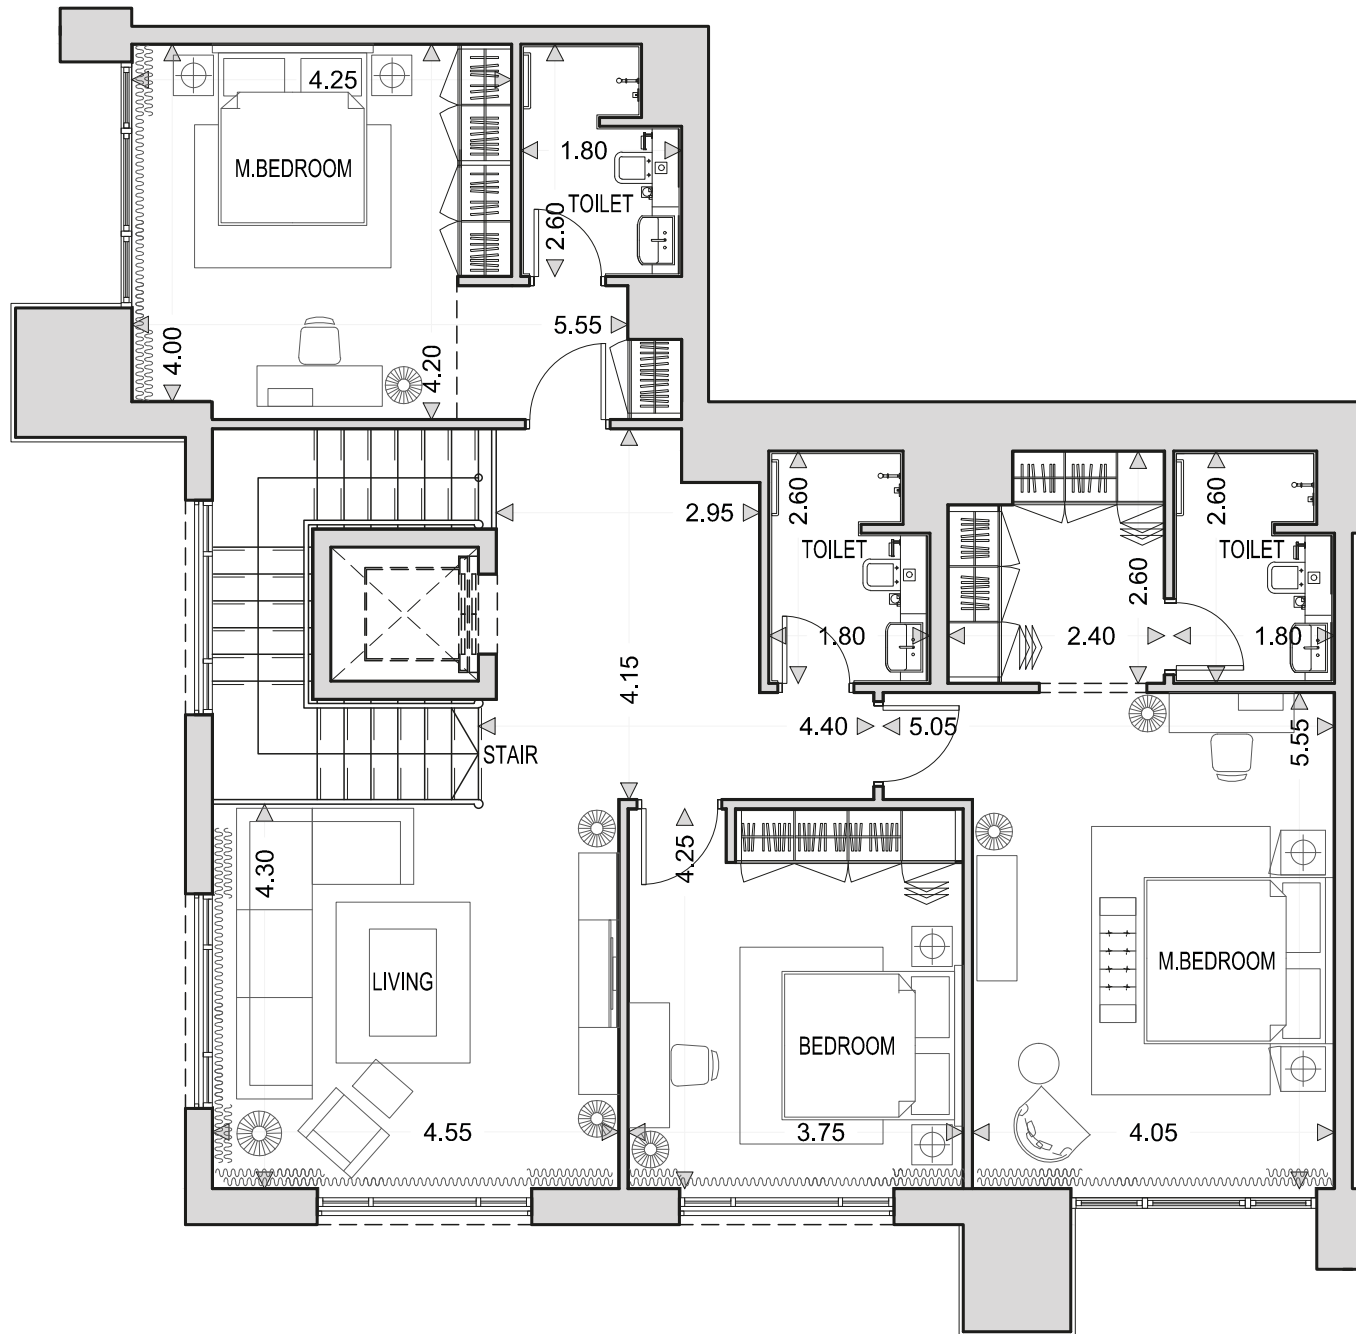

Emaar Residences

Penthouse - upper floor

Living Area 149.41 m²

Balcony Area 40.64 m²

Total Area 339.37 m²

Emaar Residences

Jeddah Gate