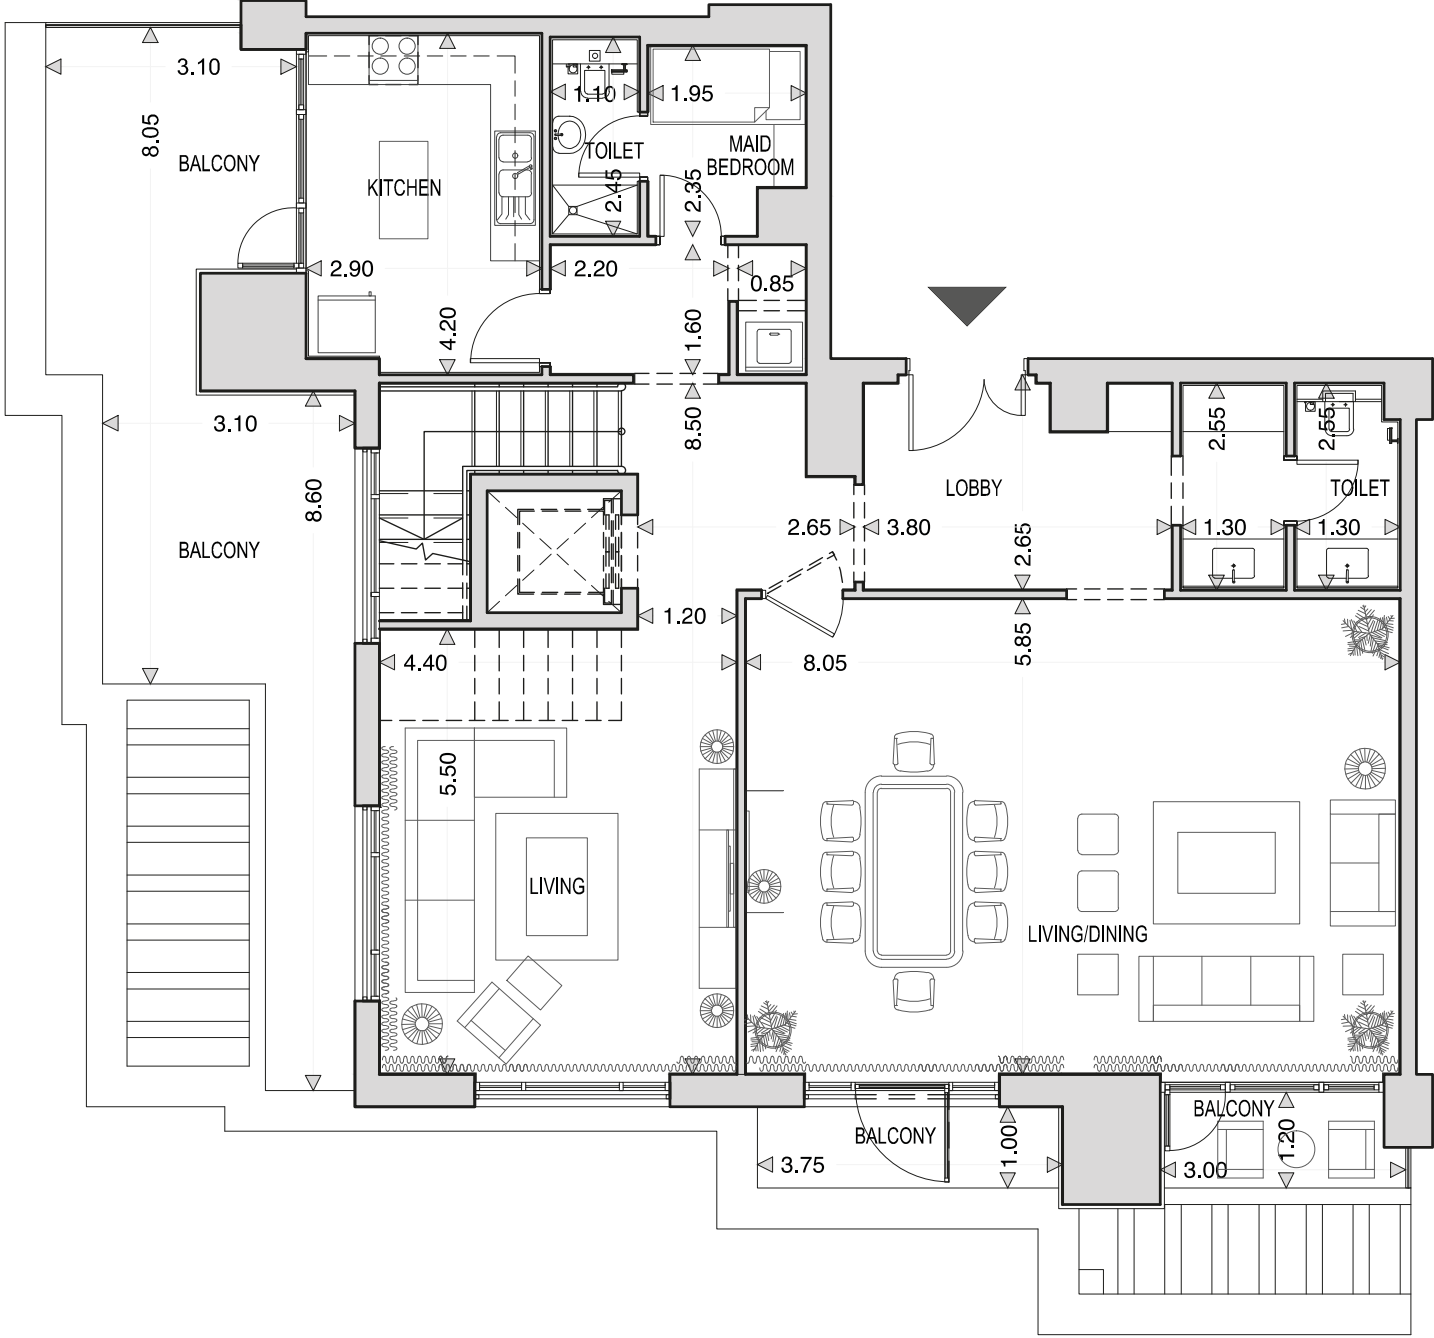

## Penthouse - lower floor

Living Area 149.32 m<sup>2</sup>

Balcony Area 40.64 m<sup>2</sup>

Total Area 339.37 m<sup>2</sup>