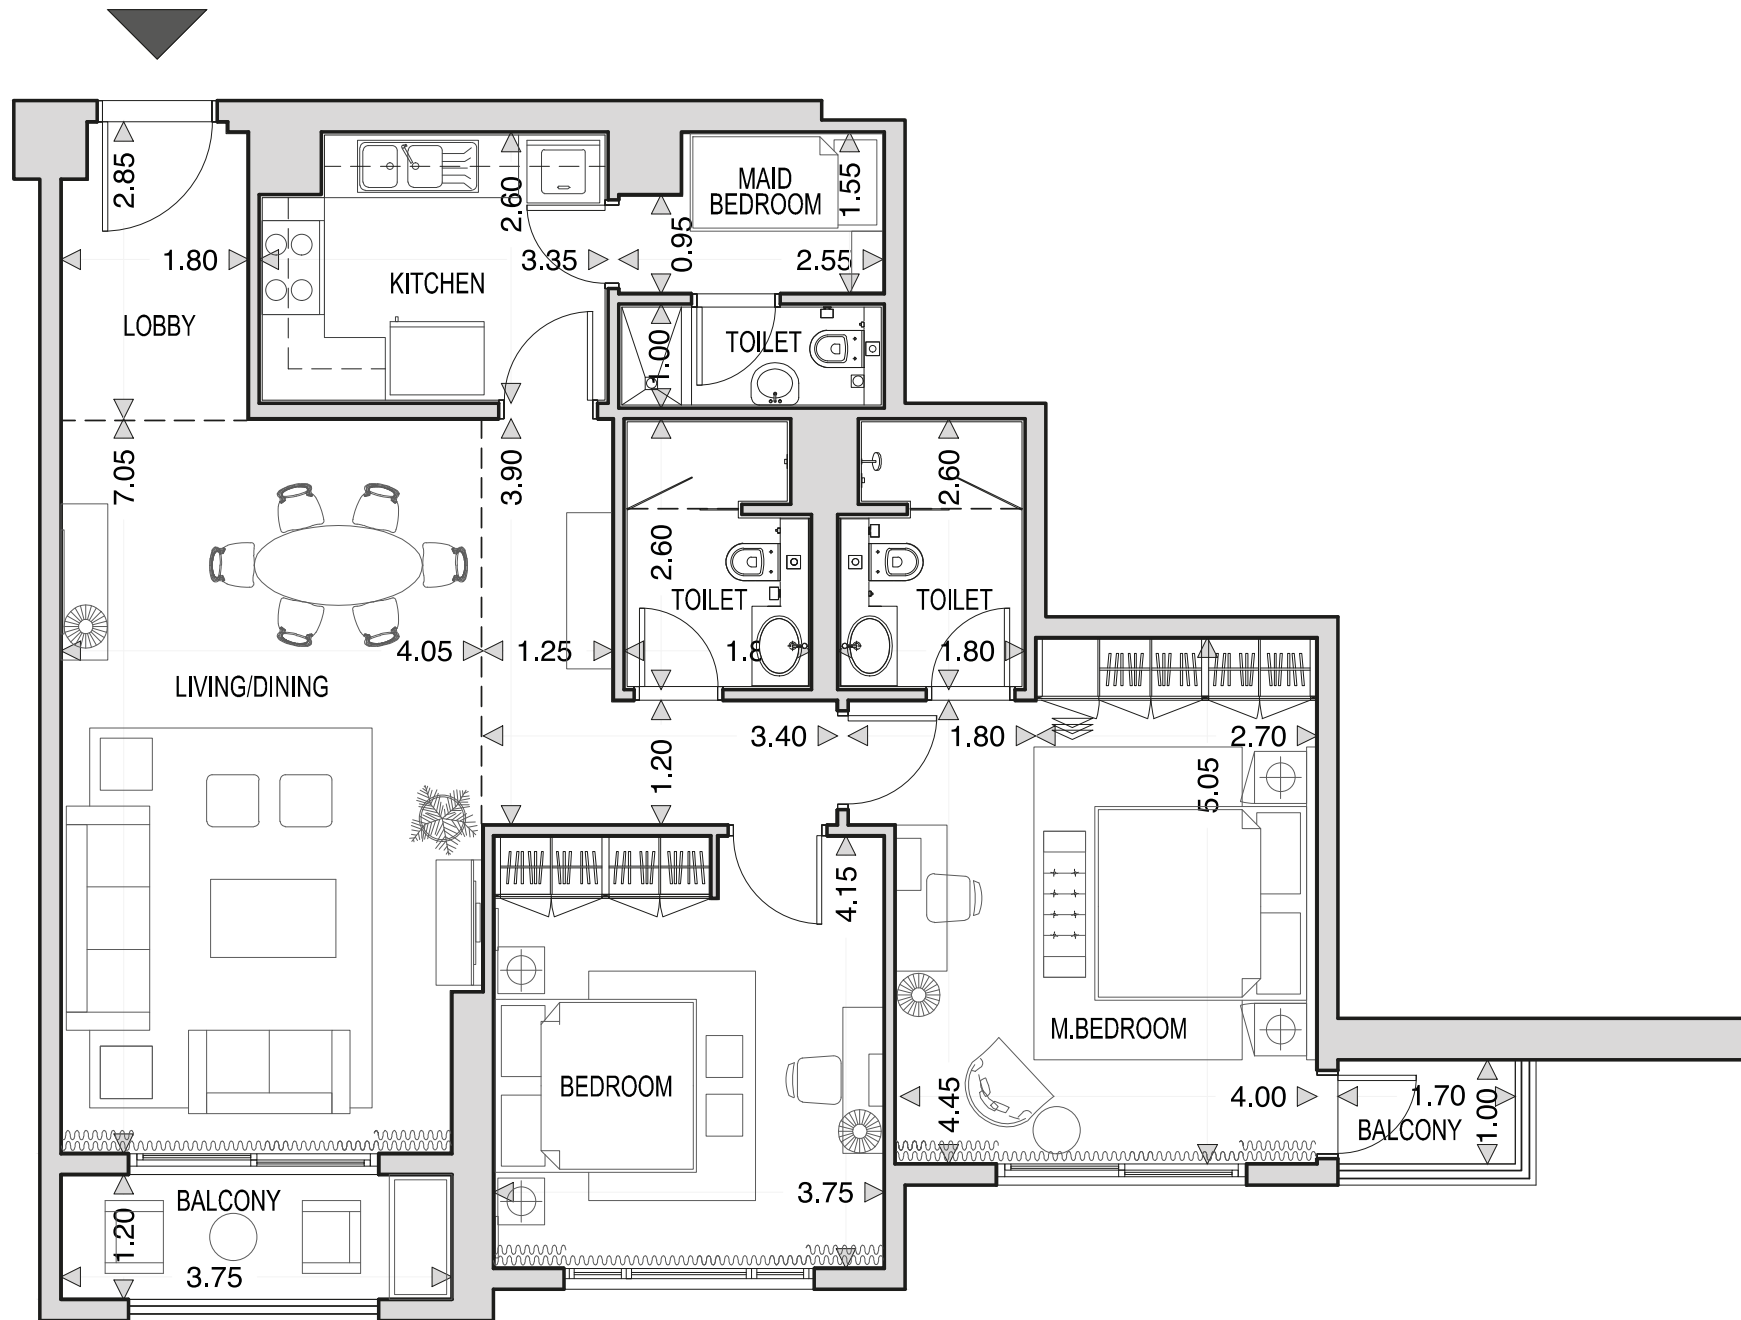

Emaar Residences

2 Bedroom Unit

Living Area 113.26m²

Balcony Area 7.67m²

Total Area 120.93m²

Emaar Residences

Jeddah Gate